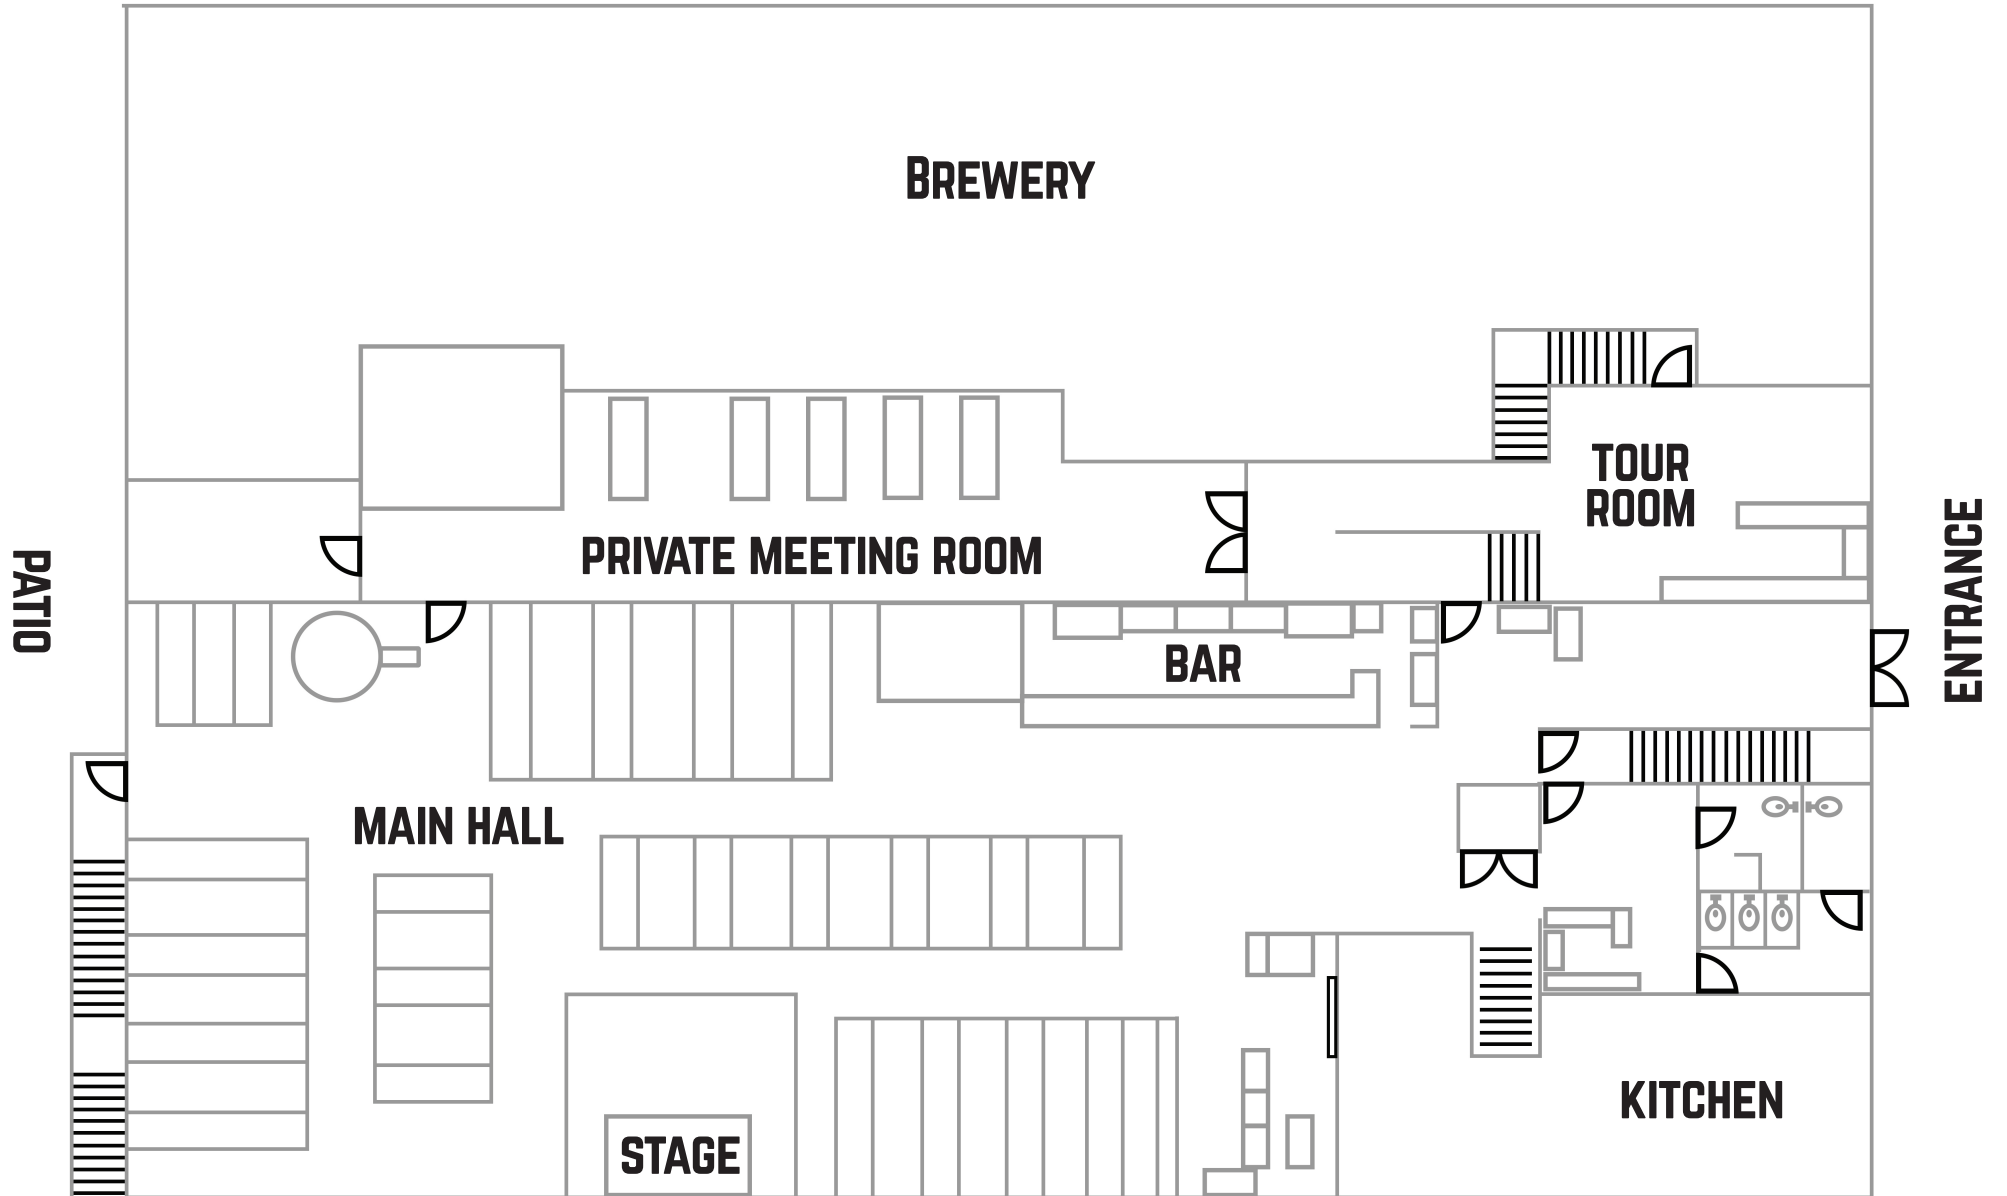

PRIVATE MEETING ROOM - 450 SQ FT

MAIN HALL - 5,000 SQ FT
(EXCLUDES KITCHEN, GIFT SHOP AND BAR)

TOUR ROOM - 900 SQ FT

LAKEFRONT BREWERY BEER HALL

FISERV FORUM

LAKEFRONT BREWERY